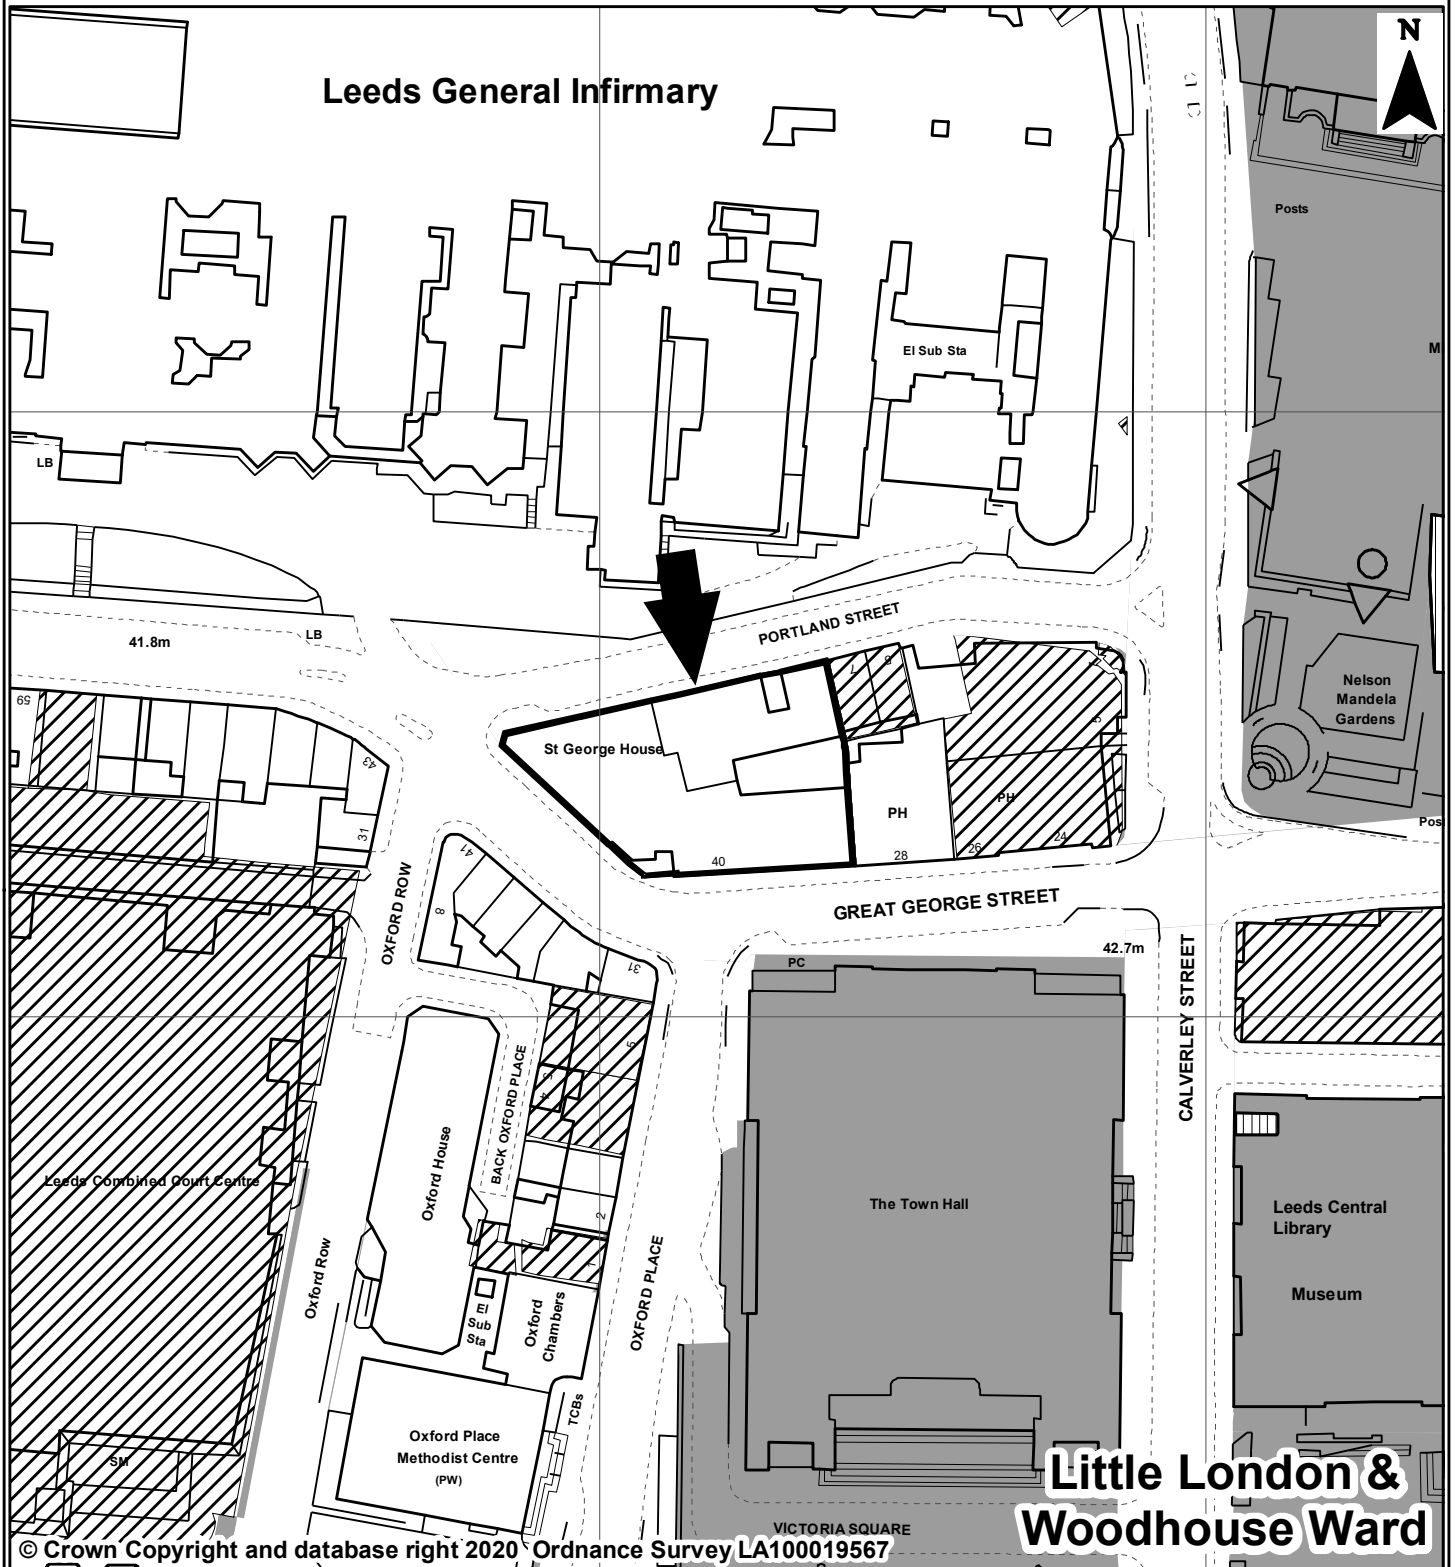

**ST GEORGE HOUSE  
ST GEORGE STREET  
LEEDS, LS1**

	← SUBJECT SITE		LAND OWNED BY LEEDS CITY COUNCIL		LAND LEASED OUT BY LEEDS CITY COUNCIL
	WARD BOUNDARY		LAND SOLD BY LEEDS CITY COUNCIL		

PREP BY: J Sohanpall  
 DATE SAVED: 08/10/2020  
 OS No: SE2933  
 SCALE: 1:1,250